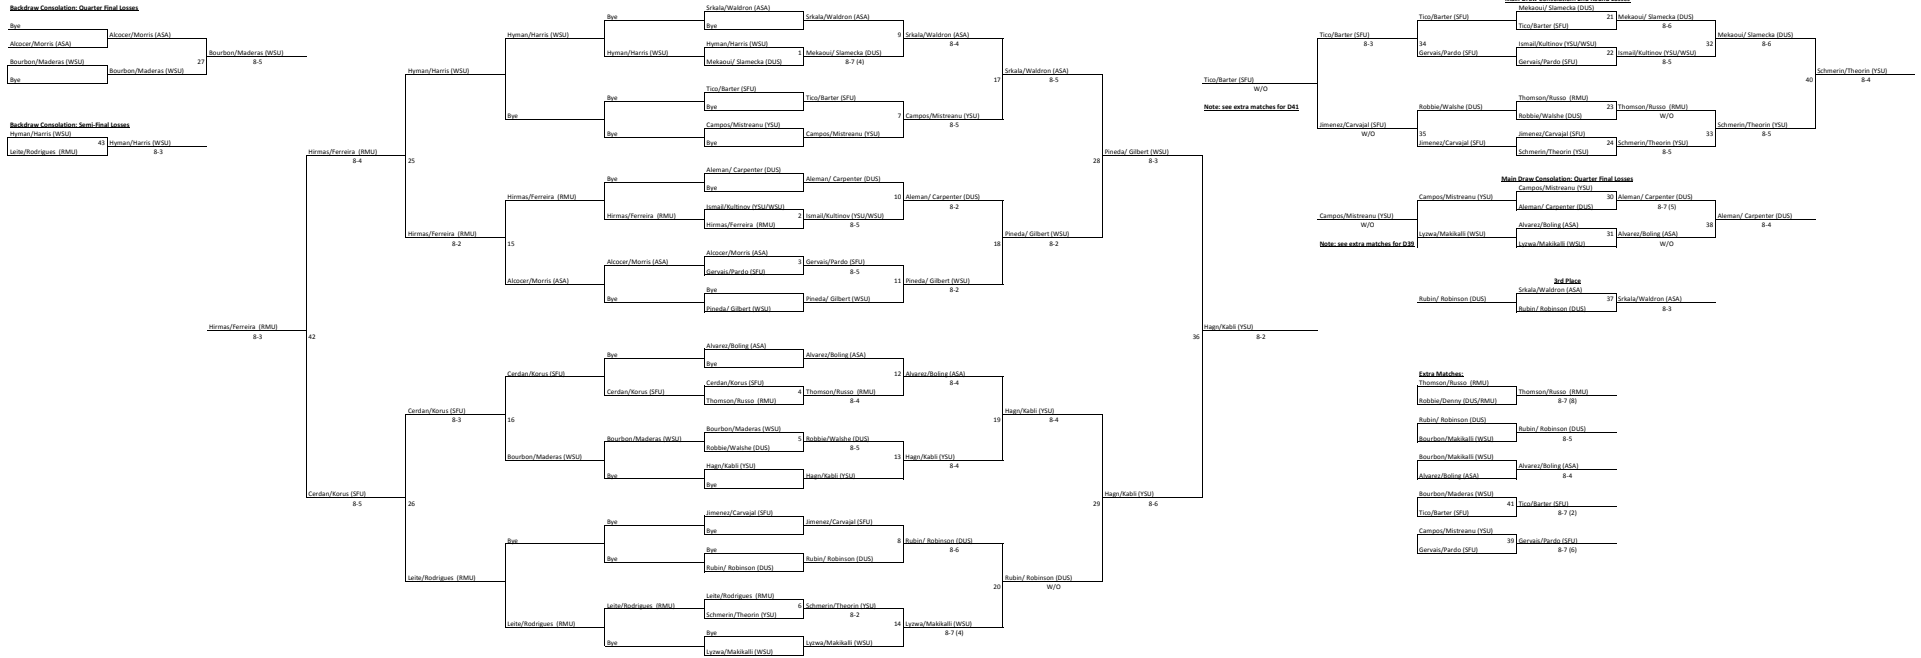

**YSU Invitational
Doubles Draw**

Main Draw

**YSU Invitational
Singles: Flight B**

FB#

YSU Invitational Singles: Flight C

FC#